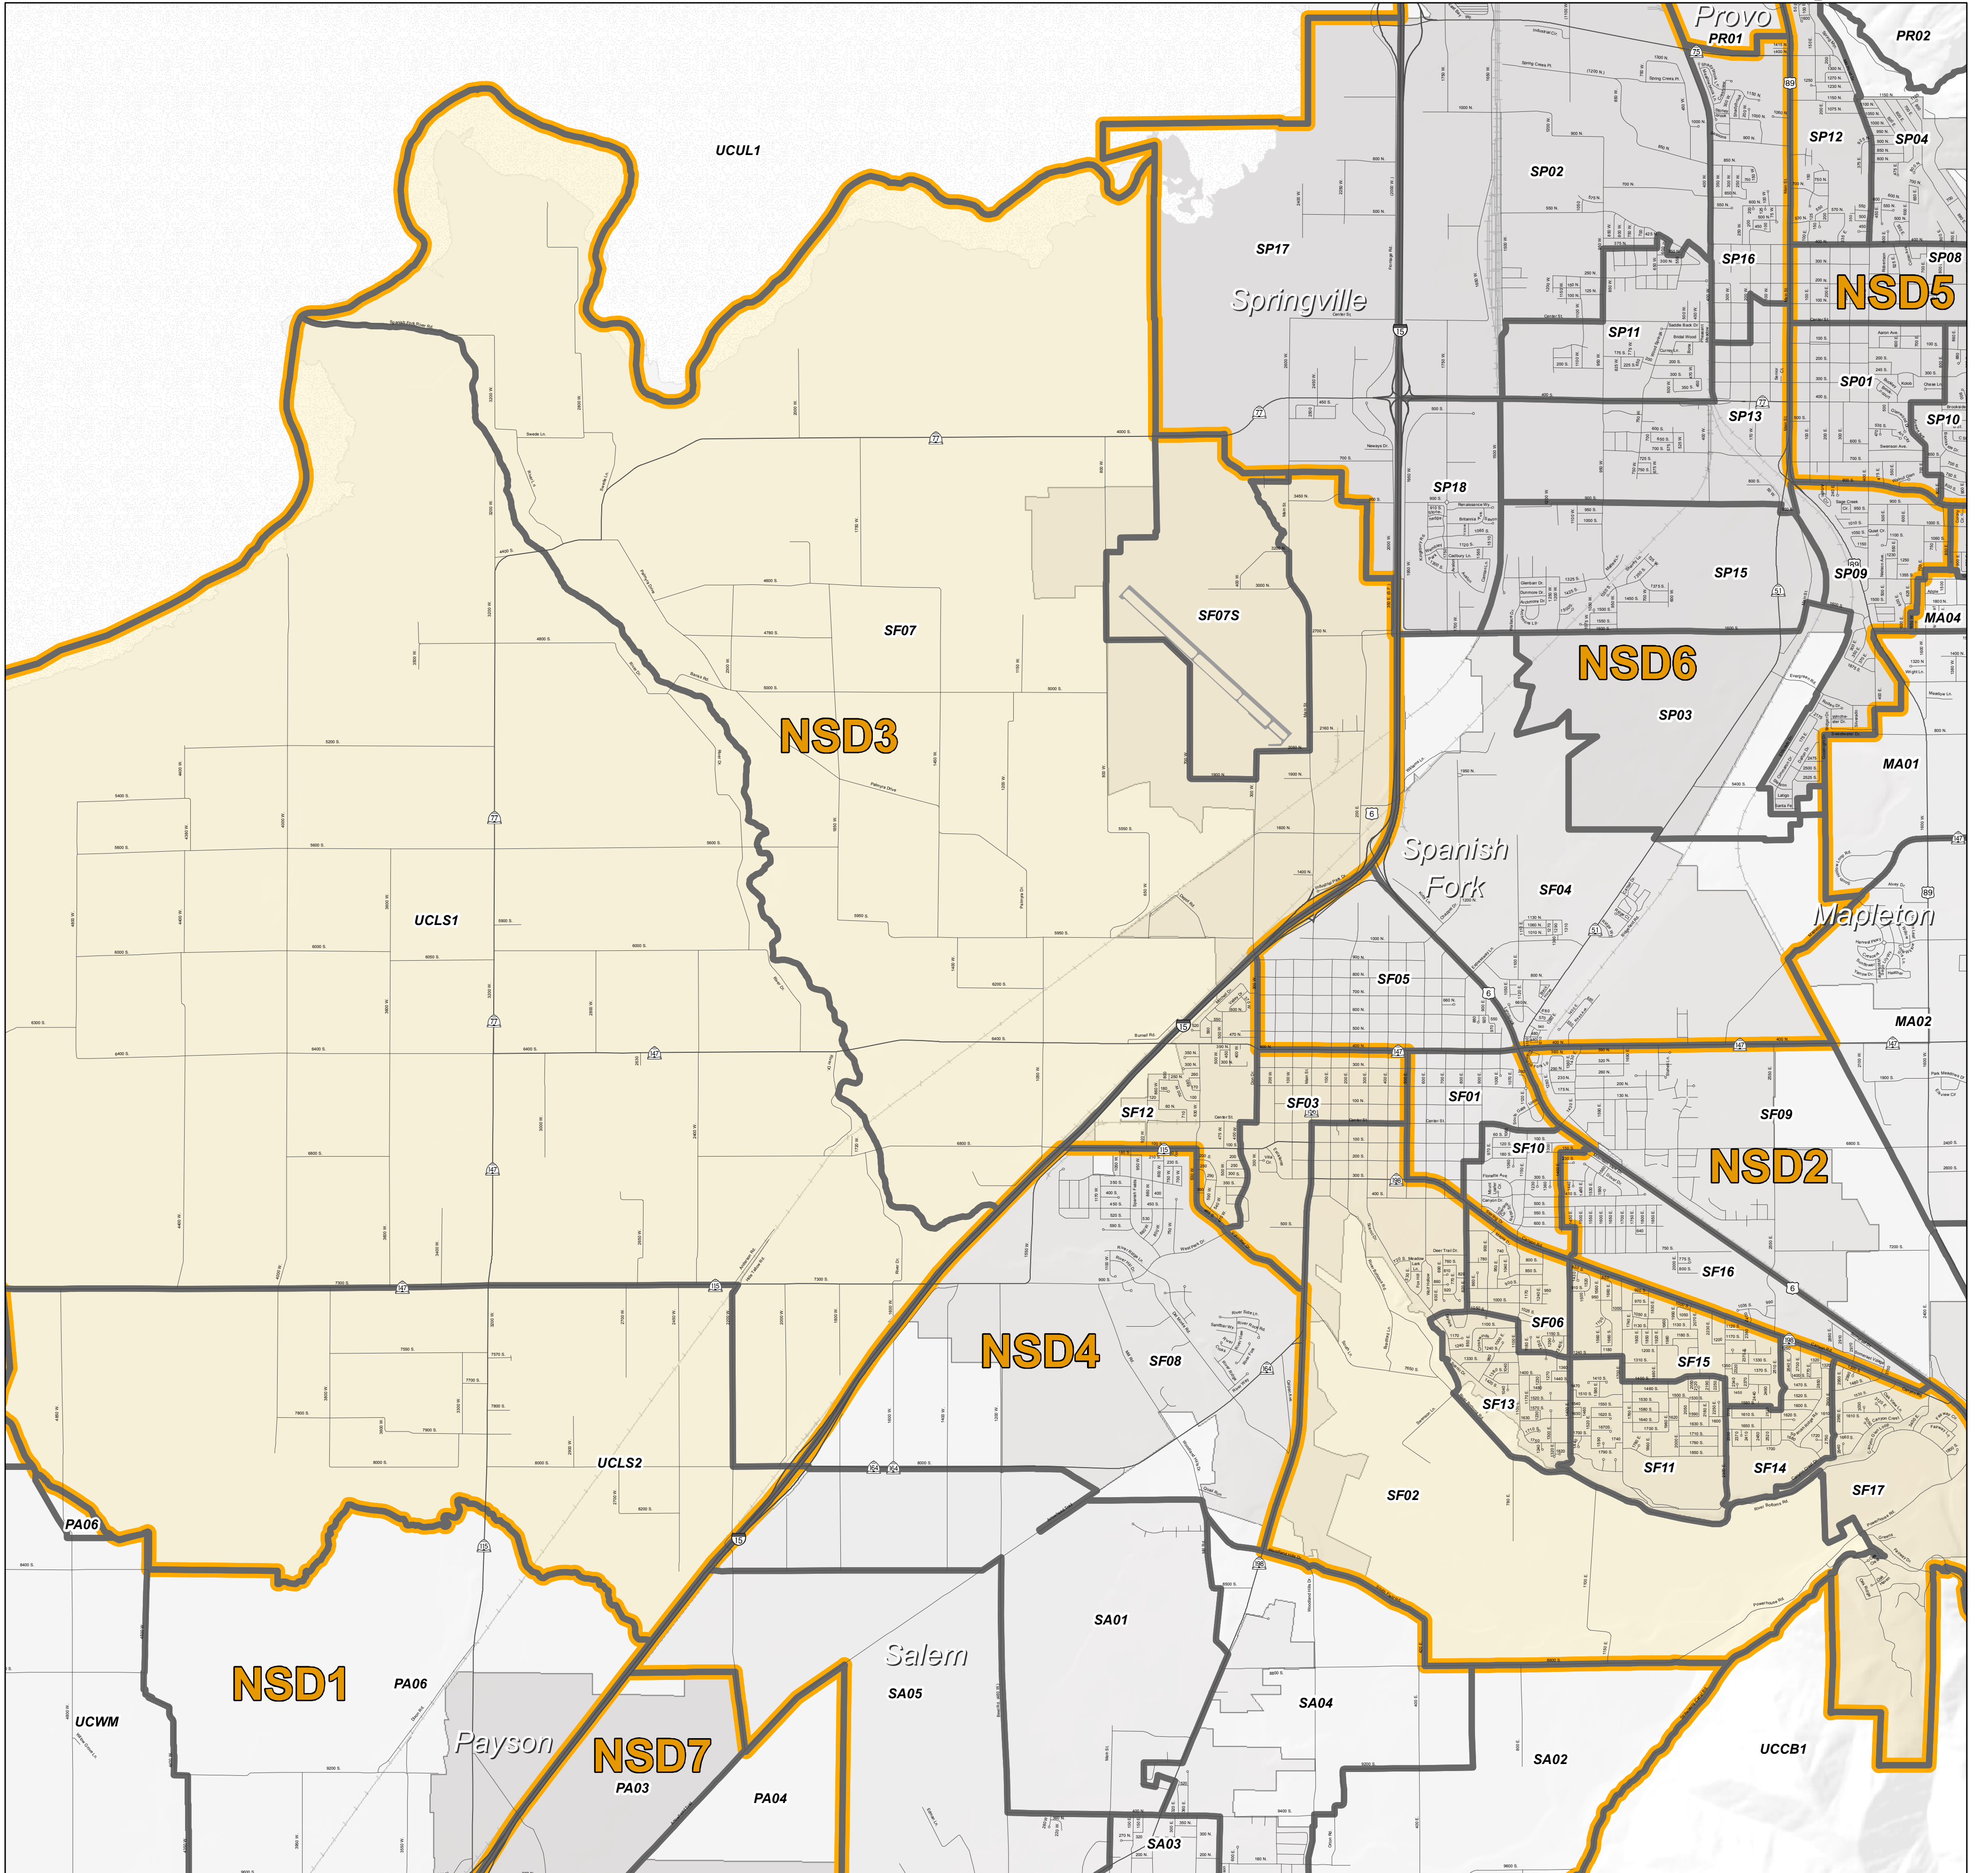

2014 Voting Precincts - Nebo School Board District 3

Utah County makes no warranty with respect to the accuracy, completeness, or usefulness of this map. Utah County assumes no liability for direct, indirect, special, or consequential damages resulting from the use, or misuse of this map or any of the information contained herein.

- School Board Boundary
- County Boundary Line
- Roads
- Waterbodies
- Precinct Boundary 2014
- Railroads
- Waterlines

Jan. 30, 2014
Scale: 1:28,000
2014 Voting Precincts